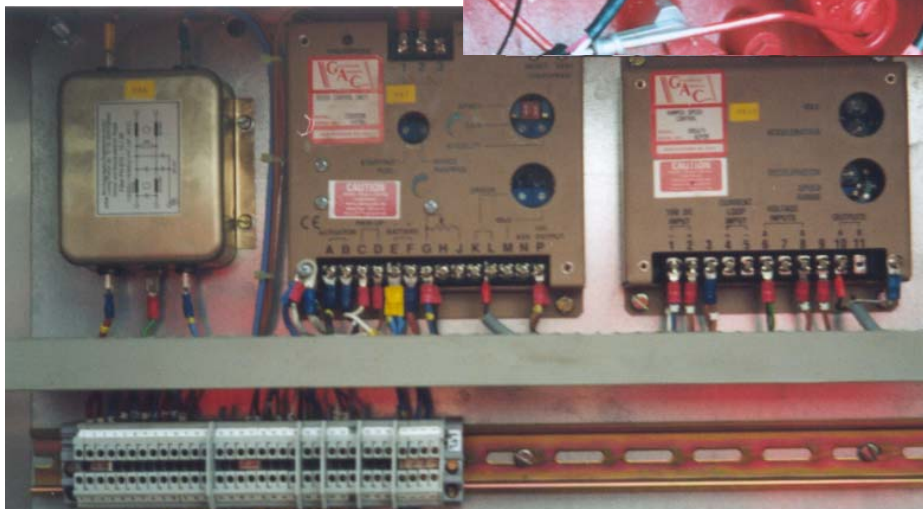

Container Crane
with
GAC Electronic
Drive by wire System

GAC Actuator

ACD 175

GAC Controls

ESD 5550 CE

RSC 671