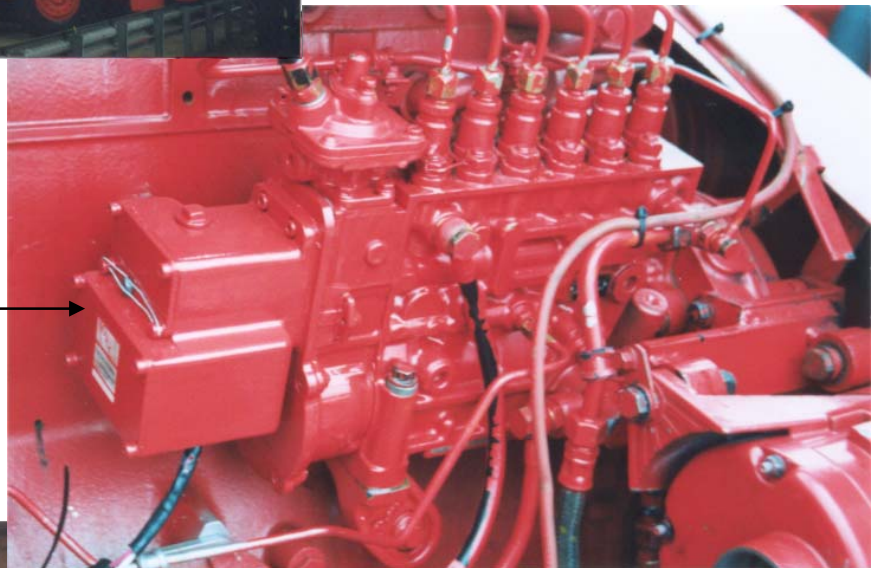

Container Crane
with
GAC Electronic
Drive by wire System

GAC Actuator

ACD 175

GAC Controls

ESD 5550 CE

RSC 671